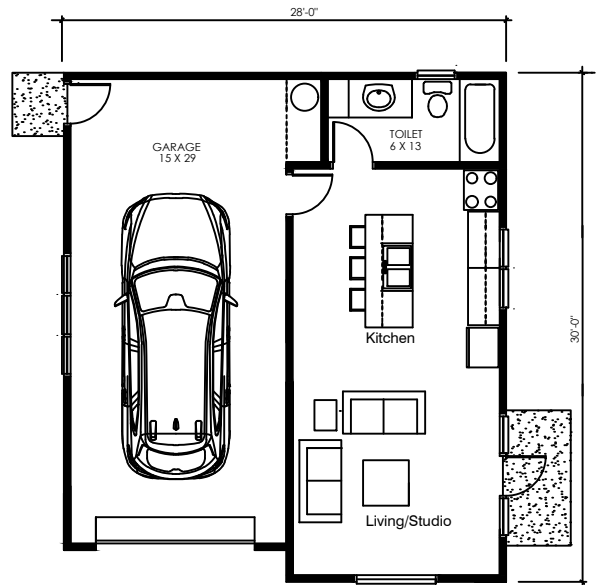

FIRESKY

CHASE GARAGE LOFT

1 CAR GARAGE - 788 sq ft
2 CAR GARAGE - 1180 sq ft

TWO CAR GARAGE AND OFFICE

ONE CAR GARAGE AND OFFICE

ONE-STORY GARAGE AND OFFICE

OFFICE DATA
 SQUARE FOOTAGE: 420 SF
 BATHROOMS: 1
 PASSIVE SOLAR CONTROL