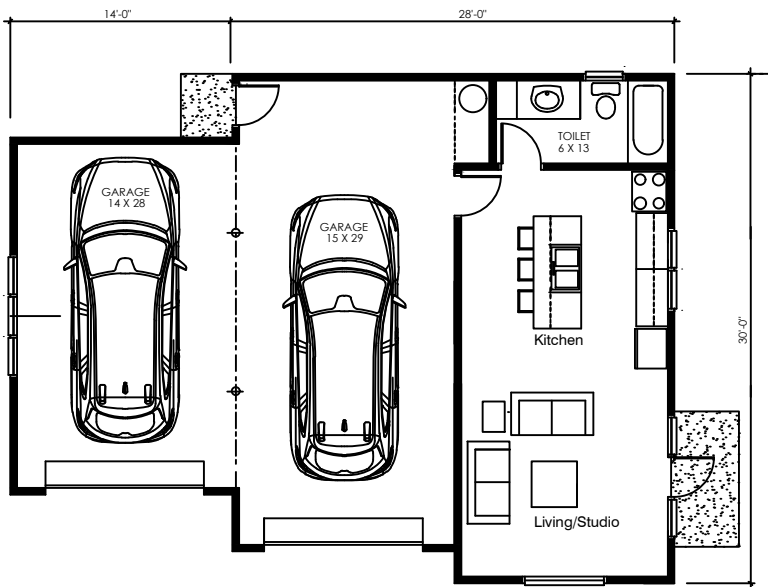

FIRESKY

CHASE GARAGE LOFT

1 CAR GARAGE - 788 sq ft
2 CAR GARAGE - 1180 sq ft

TWO CAR GARAGE AND OFFICE

ONE CAR GARAGE AND OFFICE

ONE-STORY GARAGE AND OFFICE

OFFICE DATA
 SQUARE FOOTAGE: 420 SF
 BATHROOMS: 1
 PASSIVE SOLAR CONTROL