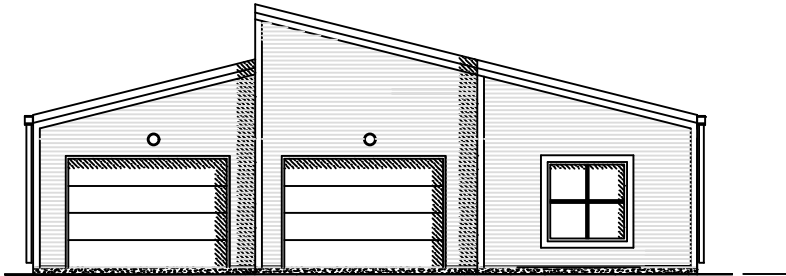

FIRESKY

CHASE GARAGE LOFT

1 CAR GARAGE - 788 sq ft
2 CAR GARAGE - 1180 sq ft

TWO CAR GARAGE AND OFFICE

ONE CAR GARAGE AND OFFICE

ONE-STORY GARAGE AND OFFICE

OFFICE DATA
 SQUARE FOOTAGE: 420 SF
 BATHROOMS: 1
 PASSIVE SOLAR CONTROL